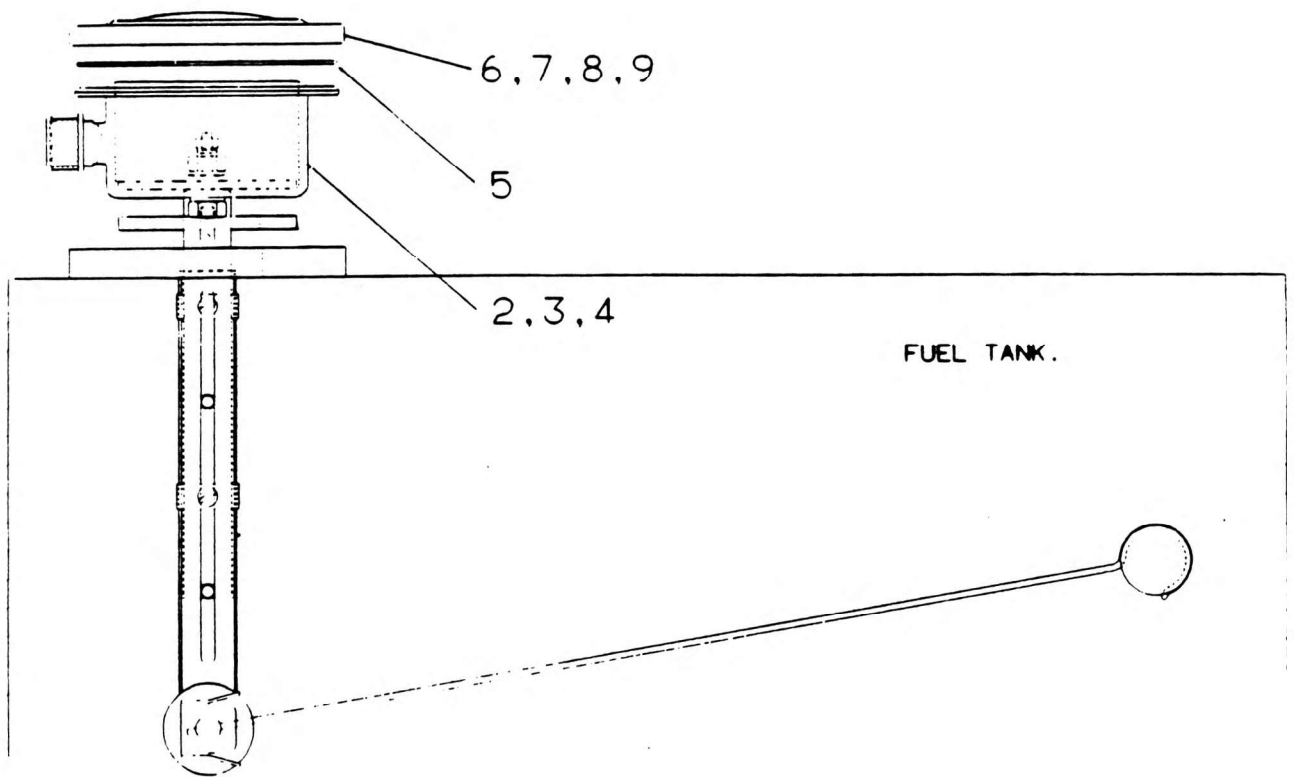

FUEL SENDER PROTECTION ASSY

NO.	PART NO.	QTY.	DESCRIPTION	NO.	PART NO.	QTY.	DESCRIPTION
2	7-176-990059	1	Box Junction Fuel Tank				
3	7-794-990156	1	Ring Sealing				
4	7-794-990157	1	Nut Sealing				
5	7-794-990155	1	Gasket Fuel Tank Cover				
6	7-258-990099	1	Cap Fuel Tank				
7	7-121-111001	3	Screw M4 x 16				
8	7066534	3	Washer Bright M4				
9	7069003	3	Nut M4				